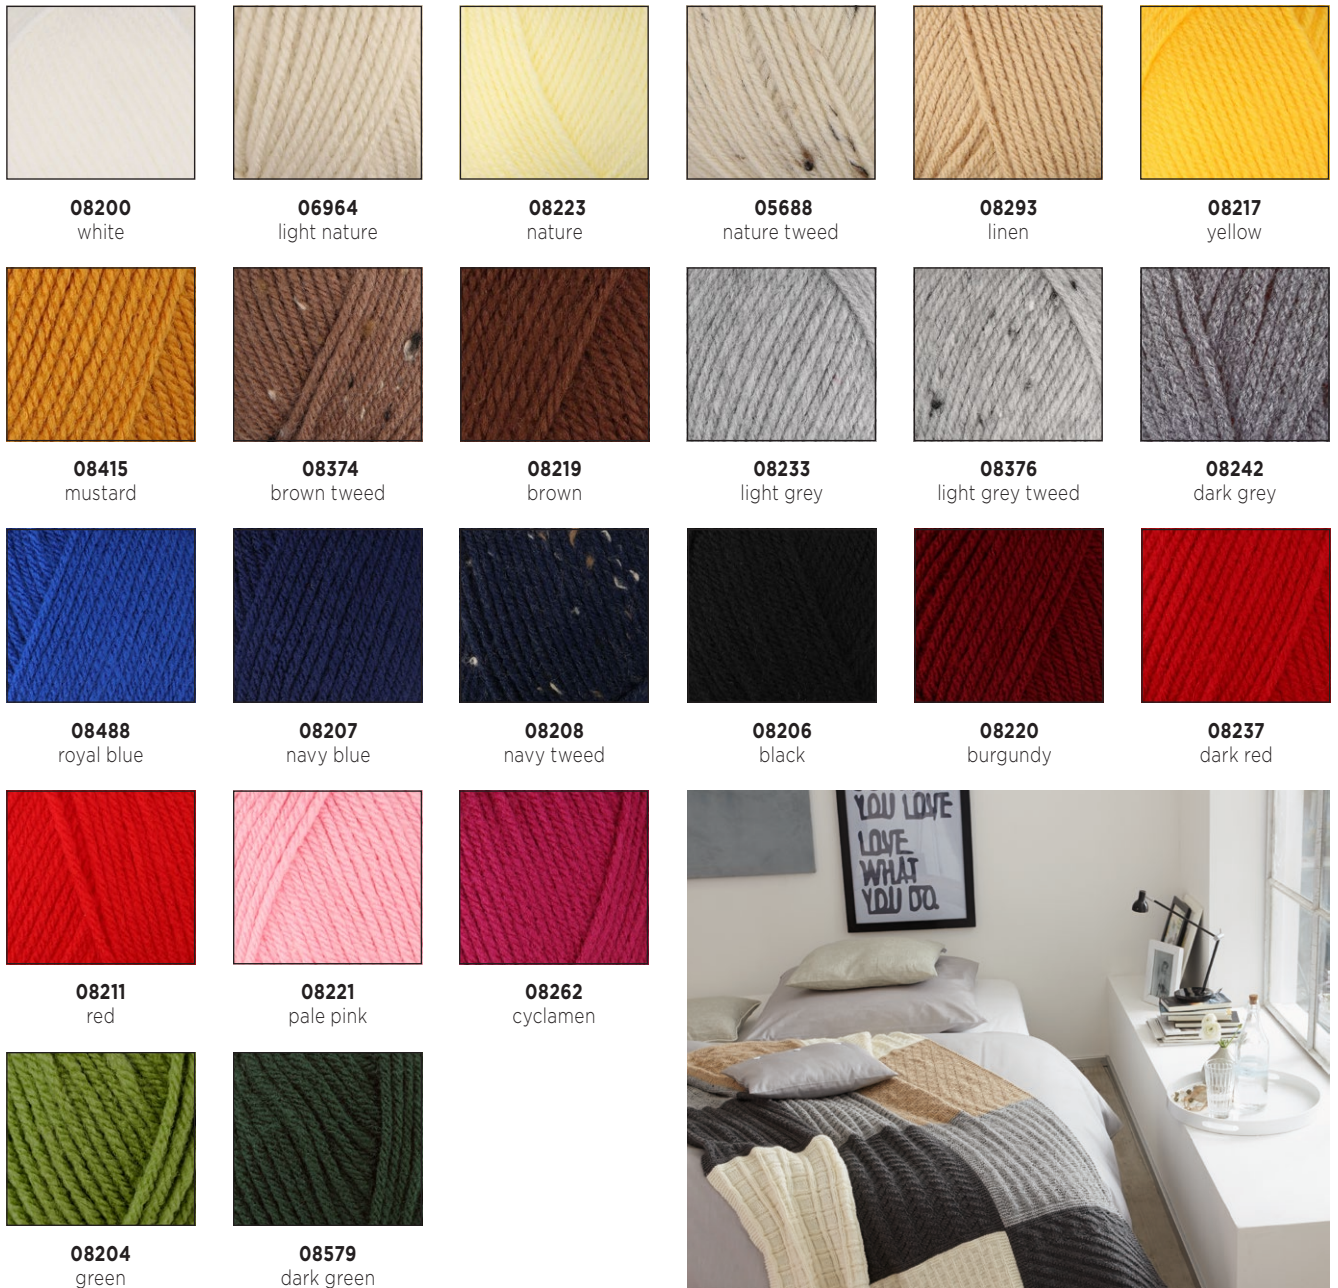

00471
royal mint

00195
grey

03468
dark grey

00217
black

A thin, fine and very attractive acrylic yarn to which mohair and wool gives extra value and a refined touch! Comes in 12 beautiful, natural shades!

00208
white

02041
cream

04921
sand

01043
mustard

01182
brown

00377
green

00905
petrol

00214
light blue

00148
navy blue

05276
rose

05657
lilac

01386
red

00195
light grey

00193
dark grey

00217
black

A classic wool-acrylic blend that we have missed from our collection for a long time! The beautiful shades give you multiple opportunities to create nice and warming models!

NORTHERN

No./Nr.: 9809678

100% acrylic, Polyacryl, Acryl, acrylique, acrilica, Acrílico, acrílica, Fibre acrilice, akril, akryl, Akryl, akryyli, polyacryl, Akrüül, akrils, akrilinis pluoštas, Акрил, Акрил, акрылкіо, Акрилик