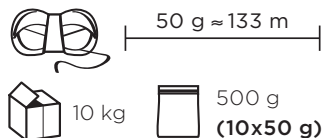

LISA

No./Nr.: 9809619

100% acrylic, Polyacryl, Acryl, acrylique, acrilica, Acrílico, acrílica, Fibre acrilice, akril, akryl, Akryl, akryyli, polyacryl, Akrüül, akrils, akrilinis pluoštas, Акрил, Акрил, акрилкó, Акрилик

00208
white