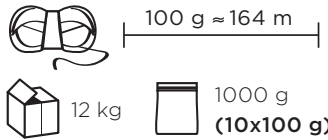

SOFT® COLOR

No./Nr.: 9809770

100% acrylic, Polyacryl, Acryl, acrylique, acrilica, Acrílico, acrílica, Fibre acrilice, akril, akryl, Akryl, akryyli, polyacryl, Akruul, akrils, akrilinis pluoštas, Акрил, Акріл, акрулікó, Акрилик

ESSENTIALS

SOFT BABY STEPS® COLOR

No./Nr.: 9809772

100% acrylic, Polyacryl, Acryl, acrylique, acrilica, Acrílico, acrílica, Fibre acrilice, akril, akryl, Akryl, akryyli, polyacryl, Akruül, akrils, akrilinis pluoštas, Акрил, Акріл, акрулікó, Акрилик

BABY