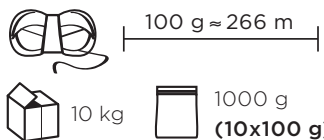

DETROIT

No./Nr.: 9809651

100% acrylic, Polyacryl, Acryl, acrylique, acrilica, Acrílico, acrílica, Fibre acrilice, akril, akryl, Akryl, akryyli, polyacryl, Akrüül, akrils, akrilinis pluoštas, Акрил, Акріл, акрылікó, Акрилик

00208
white