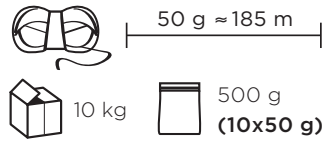

Denim Color brings you to the world of exciting and fashionable shade combinations, that will surely grab your attention and lead your fantasy to create something unique!

BABY 185

No./Nr.: 9809654

100% acrylic, Polyacryl, Acryl, acrylique, acrilica, Acrílico, acrílica, Fibre acrilice, akril, akryl, Akryl, akryyli, polyacryl, Akrüül, akrils, akrilinis pluoštas, Акрил, Акріл, акрулікó, Акрилик